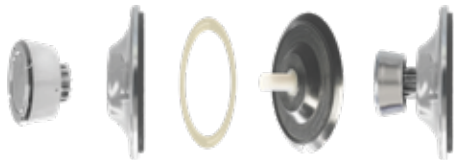

Perfect Everywhere
Home Living Products

Spiderloc Double Vacuum Suction Cup

| The World's first dual vacuum suction cup |

Basket

**Suction Basket
GS-3015B**

Size : 250 x 140 x 120 mm
Material : Stainless, ABS, Polyurethane

**Suction Wide Basket
GS-3016B**

Size : 400 x 158 x 110 mm
Material : Stainless, ABS, Polyurethane

**Suction Organizer Basket
GS-3017B**

Size : 250 x 140 x 73 mm
Material : Stainless, ABS, Polyurethane

**Suction Wire Soap Dish
GS-3013B**

Size : 130 x 105 x 100mm
Material : Stainless, ABS, Polyurethane

**Suction Corner Shelf
GS-3018E**

Size : 245 x 265 x 140 mm
Material : Stainless, ABS, Polyurethane

Toilet Holder

**Suction Toilet Roll Holder with Cover
GS-3006C**

Size : 135 x 75 x 200 mm
Material : Stainless, ABS, Polyurethane

**Suction Toilet Brush &
Holder Set
GS-3020C**

Size : 100 x 125 x 330 mm
Material : Stainless, ABS, PC, Polyurethane

**Suction Toilet Roll Holder
GS-3029**