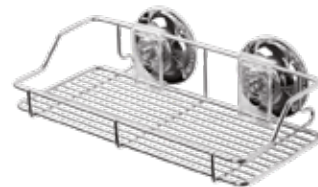

Perfect Everywhere
Home Living Products

Spiderloc Double Vacuum Suction Cup

| The World's first dual vacuum suction cup |

Basket

**Suction Basket
GS-3015B**

Size : 250 x 140 x 120 mm
Material : Stainless, ABS, Polyurethane

**Suction Wide Basket
GS-3016B**

Size : 400 x 158 x 110 mm
Material : Stainless, ABS, Polyurethane

**Suction Organizer Basket
GS-3017B**

Size : 250 x 140 x 73 mm
Material : Stainless, ABS, Polyurethane

**Suction Wire Soap Dish
GS-3013B**

Size : 130 x 105 x 100mm
Material : Stainless, ABS, Polyurethane

**Suction Corner Shelf
GS-3018E**

Size : 245 x 265 x 140 mm
Material : Stainless, ABS, Polyurethane

Toilet Holder

**Suction Toilet Roll Holder with Cover
GS-3006C**

Size : 136 x 89 x 137 mm
Material : Stainless, ABS, Polyurethane

**Suction Storage Holder
GS-3012B**

Size : 95 x 128 x 170mm
Material : Stainless, ABS, Polyurethane
NRB rubber, PP

Hanger, Holder, Hook

Flexible Shower Hanger(chrome)